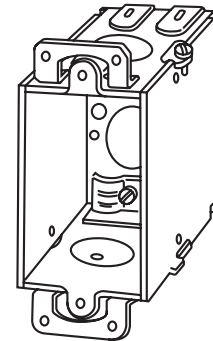

Switch Box
w/Cable Clamp

4

ELECTRICAL WIRING MATERIALS

ORDERING INFORMATION

Model	Description	UL FILE E2527	Unit Quantity
SWBX	3" x 2" gangable switch box, 2 1/2" deep, 1/2" KO		1 piece
SWBX34	3" x 2" gangable switch box, 2 1/2" deep, 1/2" and 3/4" KO		1 piece
SWBXCBL	3" x 2" gangable switch box, 2 1/2" deep, nonmetallic sheathed cable clamp 1/2" KO		1 piece